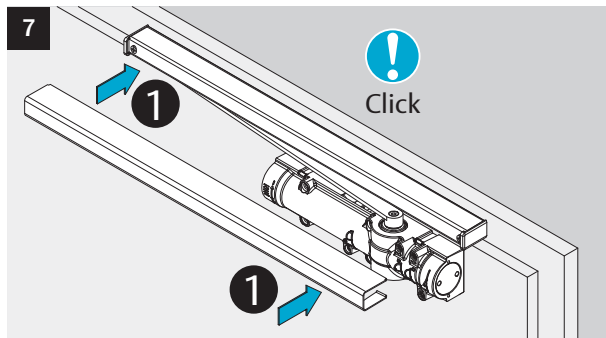

ASSA ABLOY

Abloy Oy
P.O.Box 108
80101 Joensuu
FINLAND
Tel.: +358-20 599 2501
www.assaabloy.com
www.abloy.com/dop

ASSA ABLOY Opening Solutions UK & Ireland
Door Hardware & Access Control Group
School Street
Willenhall
West Midlands
WV13 3PW
+44(0)845 070 6713
customerservices@assaabloy.co.uk
www.assaabloyopeningsolutions.co.uk/dhandac

23.2.2023