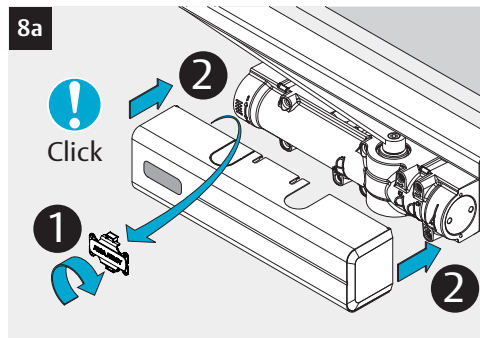

ASSA ABLOY

Abloy Oy
P.O.Box 108
80101 Joensuu
FINLAND
Tel.: +358-20 599 2501
www.assaabloy.com
www.abloy.com/dop

ASSA ABLOY Opening Solutions UK & Ireland
Door Hardware & Access Control Group
School Street
Willenhall
West Midlands
WV13 3PW
+44(0)845 070 6713
customerservices@assaabloy.co.uk
www.assaabloyopeningsolutions.co.uk/dhandac

23.2.2023