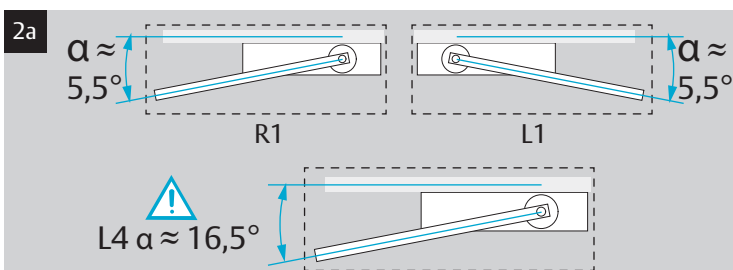

	EN1	< 750mm
	EN2	< 850mm
	EN3	< 950mm
	EN4	< 1100mm
	EN5	< 1250mm
	EN6	< 1400mm

6

min. EN3

*= Factory Setting

	EN1	EN2	EN3	EN4	EN5	EN6
DC700	--	--	-1	0*	+3	+8
DC500	-5	-3	0*	+3	--	--

DC500: Min = -7 DC700: Min = -3