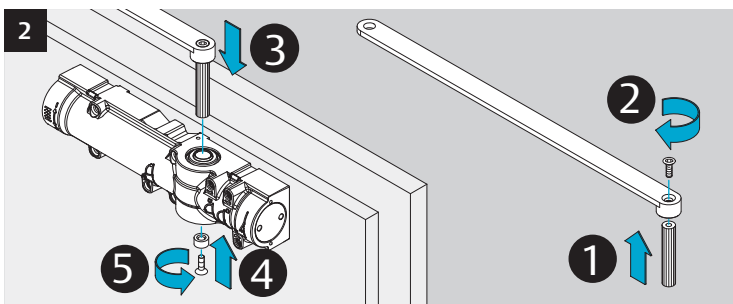

	EN1	< 750mm
	EN2	< 850mm
	EN3	< 950mm
	EN4	< 1100mm
	EN5	< 1250mm
	EN6	< 1400mm

6

min. EN3

*= Factory Setting

	EN1	EN2	EN3	EN4	EN5	EN6
DC700	--	--	-1	0*	+3	+8
DC500	-5	-3	0*	+3	--	--

DC500: Min = -7 DC700: Min = -3