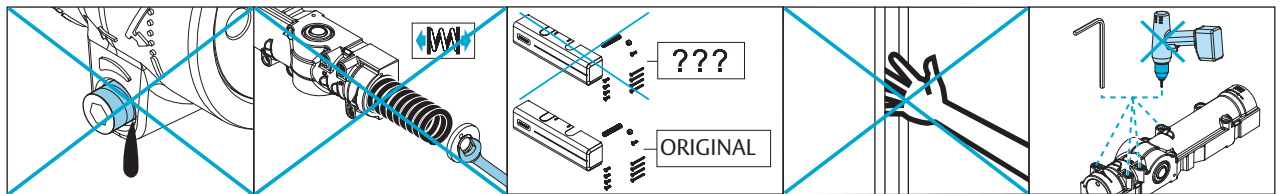

ASSA ABLOY

Abloy Oy
P.O.Box 108
80101 Joensuu
FINLAND
Tel.: +358-20 599 2501
www.assaabloy.com
www.abloy.com/dop

ASSA ABLOY Opening Solutions UK & Ireland
Door Hardware & Access Control Group
School Street
Willenhall
West Midlands
WV13 3PW
+44(0)845 070 6713
customerservices@assaabloy.co.uk
www.assaabloyopeningsolutions.co.uk/dhandac

23.2.2023