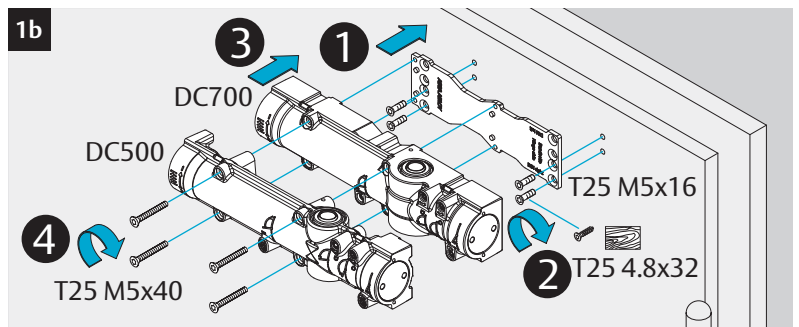

	EN1	< 750mm
	EN2	< 850mm
	EN3	< 950mm
	EN4	< 1100mm
	EN5	< 1250mm
	EN6	< 1400mm

6

min. EN3

*= Factory Setting

	EN1	EN2	EN3	EN4	EN5	EN6
DC700	--	--	-1	0*	+3	+8
DC500	-5	-3	0*	+3	--	--

DC500: Min = -7 DC700: Min = -3