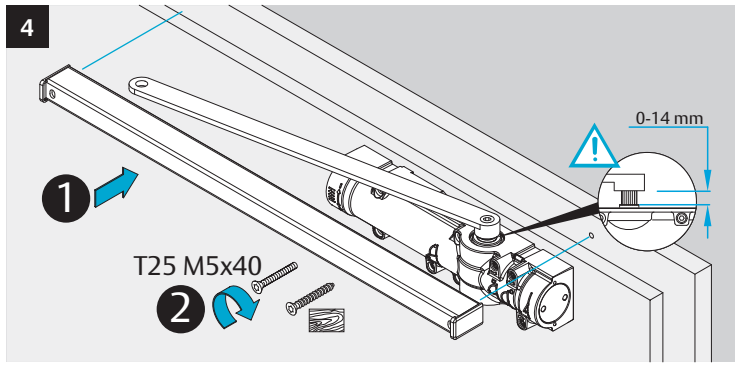

	EN1	< 750mm
	EN2	< 850mm
	EN3	< 950mm
	EN4	< 1100mm
	EN5	< 1250mm
	EN6	< 1400mm

6

min. EN3

*= Factory Setting

	EN1	EN2	EN3	EN4	EN5	EN6
DC700	--	--	-1	0*	+3	+8
DC500	-5	-3	0*	+3	--	--

DC500: Min = -7 DC700: Min = -3