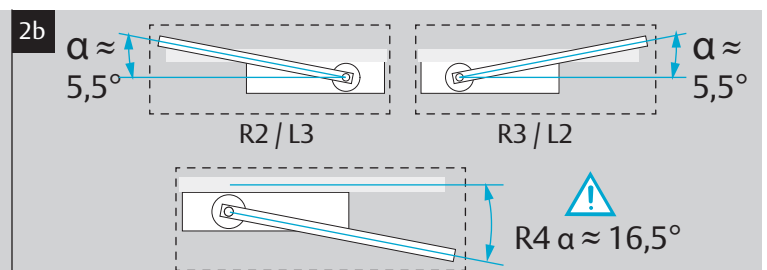

	EN1	< 750mm
	EN2	< 850mm
	EN3	< 950mm
	EN4	< 1100mm
	EN5	< 1250mm
	EN6	< 1400mm

6

min. EN3

*= Factory Setting

	EN1	EN2	EN3	EN4	EN5	EN6
DC700	--	--	-1	0*	+3	+8
DC500	-5	-3	0*	+3	--	--

DC500: Min = -7 DC700: Min = -3