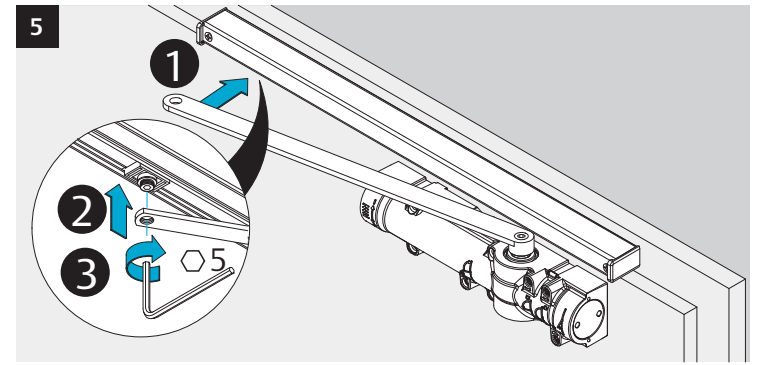

	EN1	< 750mm
	EN2	< 850mm
	EN3	< 950mm
	EN4	< 1100mm
	EN5	< 1250mm
	EN6	< 1400mm

6

min. EN3

*= Factory Setting

	EN1	EN2	EN3	EN4	EN5	EN6
DC700	--	--	-1	0*	+3	+8
DC500	-5	-3	0*	+3	--	--

DC500: Min = -7 DC700: Min = -3