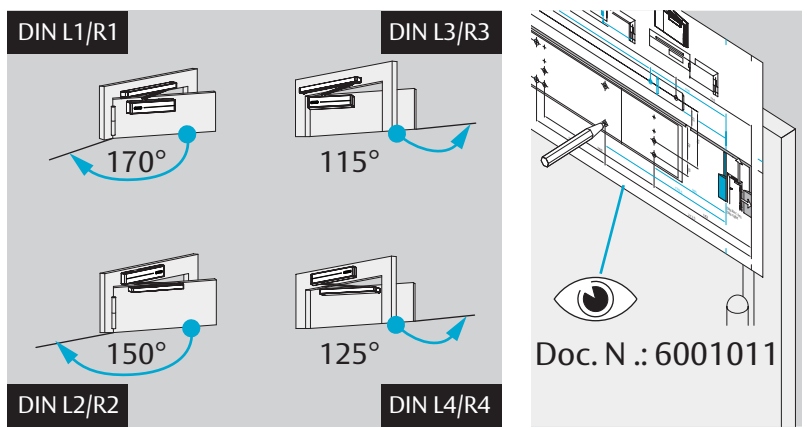

	EN1	< 750mm
	EN2	< 850mm
	EN3	< 950mm
	EN4	< 1100mm
	EN5	< 1250mm
	EN6	< 1400mm

6

min. EN3

*= Factory Setting

	EN1	EN2	EN3	EN4	EN5	EN6
DC700	--	--	-1	0*	+3	+8
DC500	-5	-3	0*	+3	--	--

DC500: Min = -7 DC700: Min = -3