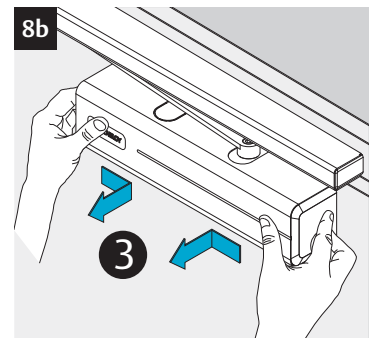

ASSA ABLOY

Abloy Oy
P.O.Box 108
80101 Joensuu
FINLAND
Tel.: +358-20 599 2501
www.assaabloy.com
www.abloy.com/dop

ASSA ABLOY Opening Solutions UK & Ireland
Door Hardware & Access Control Group
School Street
Willenhall
West Midlands
WV13 3PW
+44(0)845 070 6713
customerservices@assaabloy.co.uk
www.assaabloyopeningsolutions.co.uk/dhandac

23.2.2023