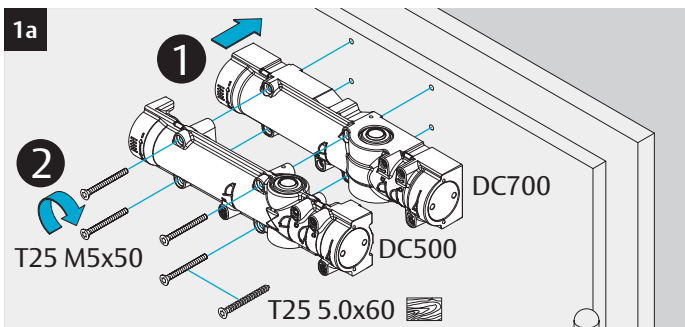

	EN1	< 750mm
	EN2	< 850mm
	EN3	< 950mm
	EN4	< 1100mm
	EN5	< 1250mm
	EN6	< 1400mm

6

min. EN3

*= Factory Setting

	EN1	EN2	EN3	EN4	EN5	EN6
DC700	--	--	-1	0*	+3	+8
DC500	-5	-3	0*	+3	--	--

DC500: Min = -7 DC700: Min = -3