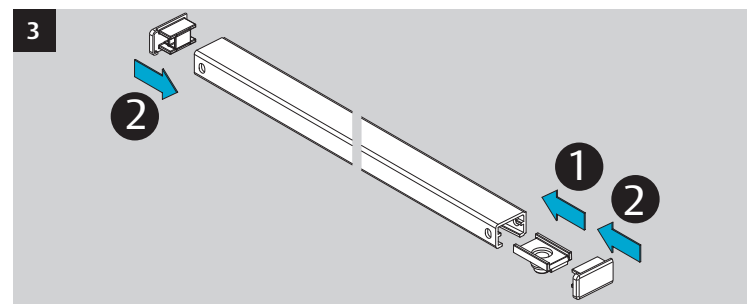

	EN1	< 750mm
	EN2	< 850mm
	EN3	< 950mm
	EN4	< 1100mm
	EN5	< 1250mm
	EN6	< 1400mm

6

min. EN3

*= Factory Setting

	EN1	EN2	EN3	EN4	EN5	EN6
DC700	--	--	-1	0*	+3	+8
DC500	-5	-3	0*	+3	--	--

DC500: Min = -7 DC700: Min = -3