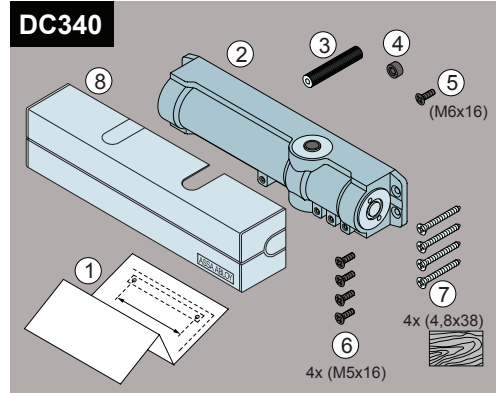

# DC340 Installation Instructions

ASSA ABLOY

CE	Abloy Oy	04
	PO Box 108 80101 Joensuu, Finland	
0432-CPD-0047	EN 1154:1996+A1:2002	4 8 6 1 1 3

**ASSA ABLOY**

ASSA ABLOY is the global leader in door opening solutions, dedicated to satisfying end-user needs for security, safety and convenience.