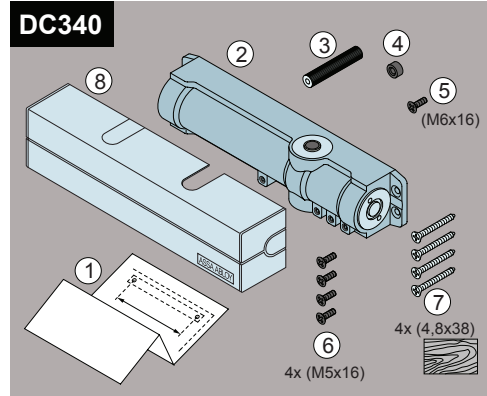

DC340 Installation Instructions

ASSA ABLOY

CE	Abloy Oy	04
	PO Box 108	
	80101 Joensuu, Finland	
0432-CPD-0047	EN 1154:1996+A1:2002	4 8 4 1 1 3

ASSA ABLOY is the global leader in door opening solutions, dedicated to satisfying end-user needs for security, safety and convenience.

ASSA ABLOY

Abloy Oy
P.O.Box 108
80101 Joensuu
FINLAND
Tel.: +358-20 599 2501
Fax: +358-20 599 2209
www.assaabloy.com