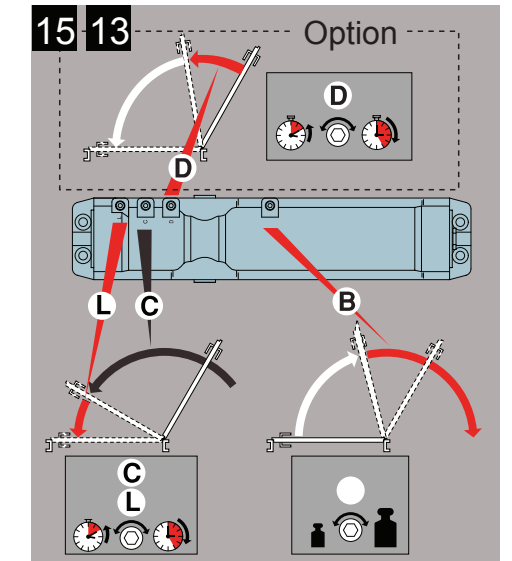

# DC340 Installation Instructions

ASSA ABLOY

CE	Abloy Oy	04
	PO Box 108 80101 Joensuu, Finland	
0432-CPD-0047	EN 1154:1996+A1:2002	4 8 6 1 1 3

**ASSA ABLOY**

ASSA ABLOY is the global leader in door opening solutions, dedicated to satisfying end-user needs for security, safety and convenience.