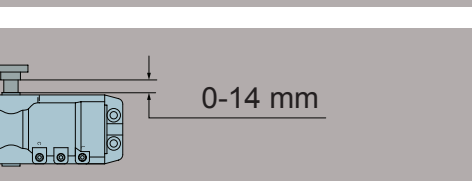

# DC340 Installation Instructions

ASSA ABLOY

CE	Abloy Oy	04
	PO Box 108 80101 Joensuu, Finland	
0432-CPD-0047	EN 1154:1996+A1:2002	4 8 6 1 1 3

**ASSA ABLOY**

ASSA ABLOY is the global leader in door opening solutions, dedicated to satisfying end-user needs for security, safety and convenience.