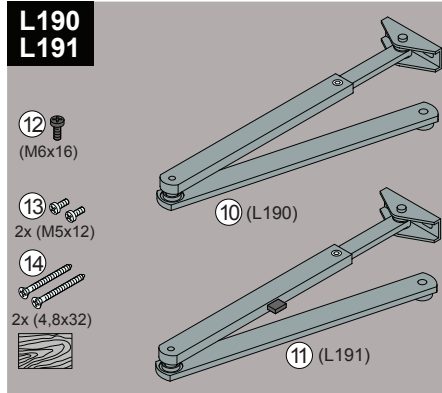

# DC340 Installation Instructions

ASSA ABLOY

CE	Abloy Oy	04
	PO Box 108 80101 Joensuu, Finland	
0432-CPD-0047	EN 1154:1996+A1:2002	4 8 6 1 1 3

**ASSA ABLOY**

ASSA ABLOY is the global leader in door opening solutions, dedicated to satisfying end-user needs for security, safety and convenience.