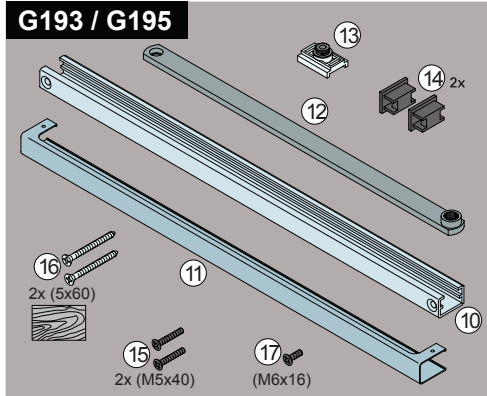

DC340 Installation Instructions

ASSA ABLOY

CE	Abloy Oy	04
	PO Box 108	
	80101 Joensuu, Finland	
0432-CPD-0047	EN 1154:1996+A1:2002	4 8 4 1 1 3

ASSA ABLOY is the global leader in door opening solutions, dedicated to satisfying end-user needs for security, safety and convenience.

ASSA ABLOY

Abloy Oy
P.O.Box 108
80101 Joensuu
FINLAND
Tel.: +358-20 599 2501
Fax: +358-20 599 2209
www.assaabloy.com