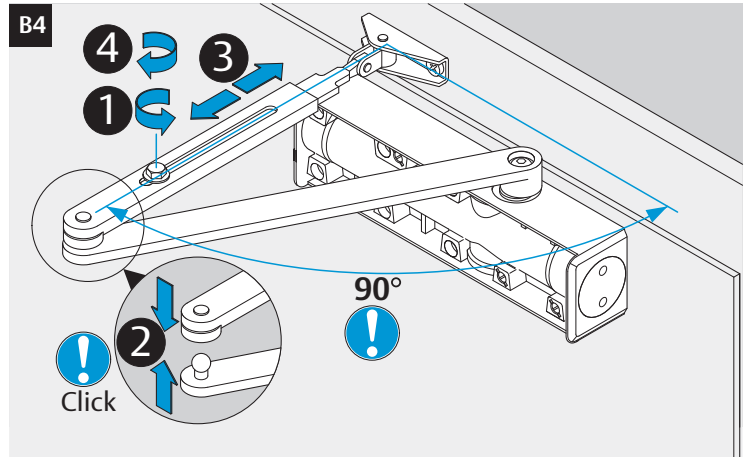

B

C

L141

EN2

EN4

EN3

EN5

DIN L

DIN R