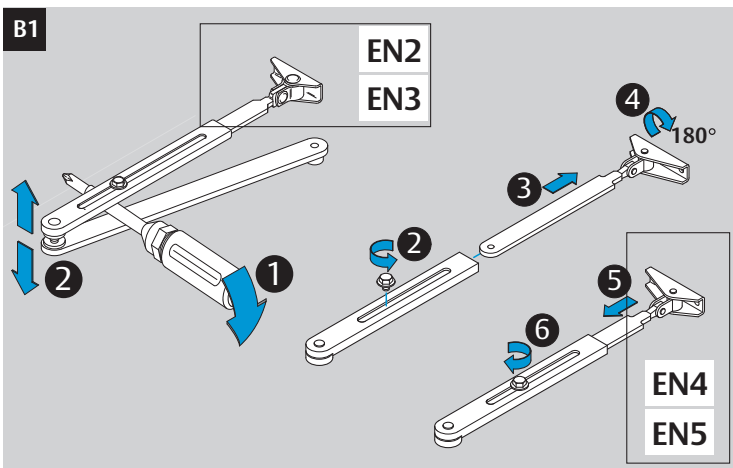

Installation Instructions

D001155729

www.abloy.com/dop

DoP

www.abloy.com/dop

	B
EN2	≤ 850mm
EN3	≤ 950mm
EN4	≤ 1100mm
EN5	≤ 1250mm

 2812	Abloy Oy, PO Box 108 80101 Joensuu Finland			16
Dangerous substances: None				

A

B L140

B**C**

L141

EN2

EN4

EN3

EN5