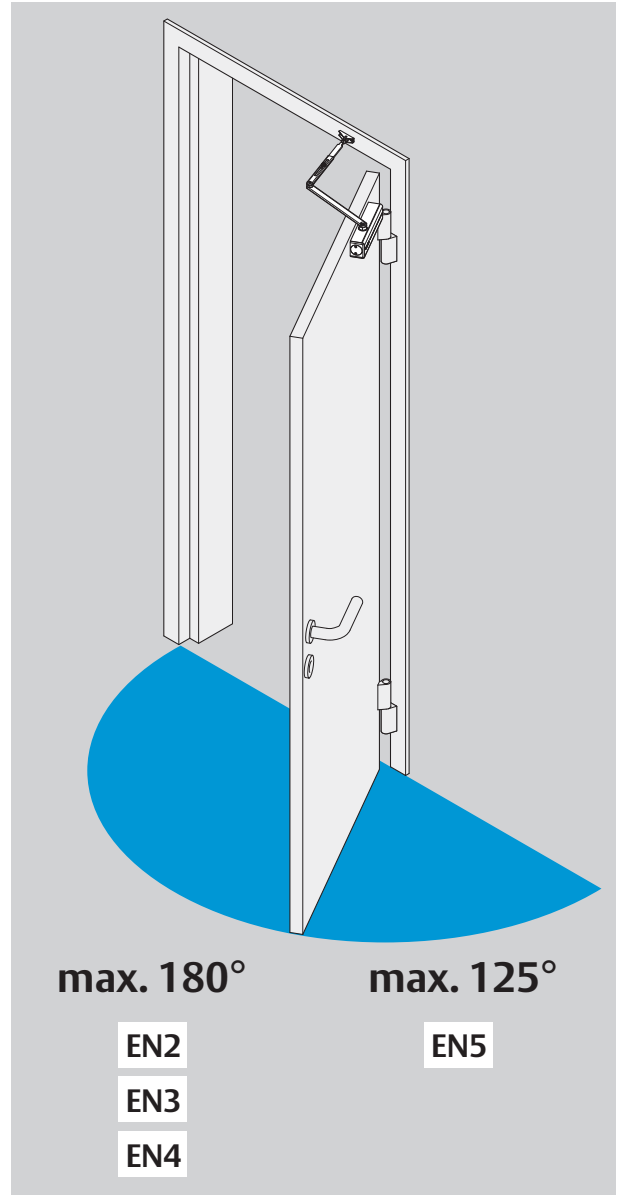

Installation Instructions

D001155729

www.abloy.com/dop

DoP

www.abloy.com/dop

	B
EN2	≤ 850mm
EN3	≤ 950mm
EN4	≤ 1100mm
EN5	≤ 1250mm

 2812	Abloy Oy, PO Box 108 80101 Joensuu Finland			16
Dangerous substances: None				