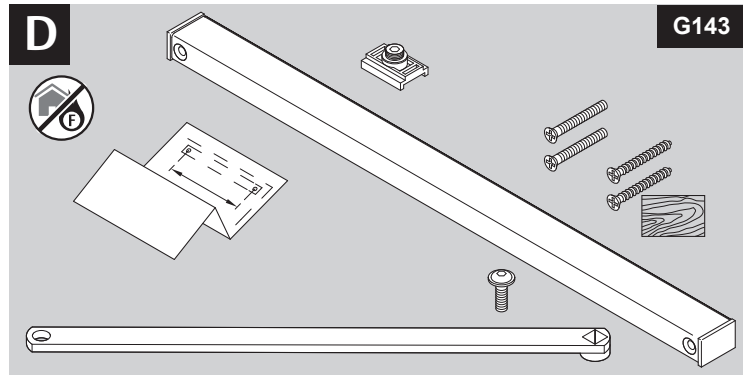

Installation Instructions

D001155729

www.abloy.com/dop

DoP

www.abloy.com/dop

	B
EN2	≤ 850mm
EN3	≤ 950mm
EN4	≤ 1100mm
EN5	≤ 1250mm

 2812	Abloy Oy, PO Box 108 80101 Joensuu Finland			16
Dangerous substances: None				