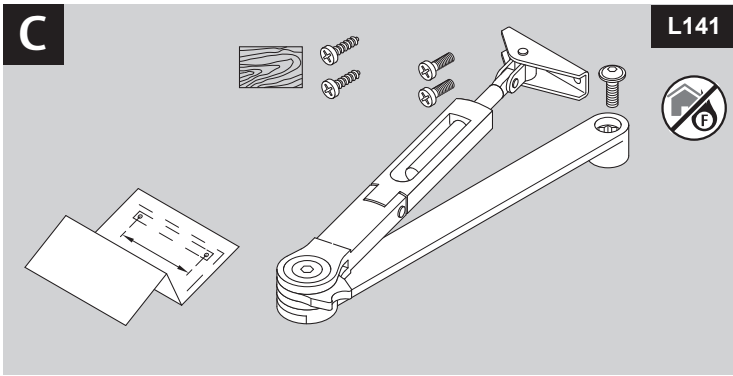

Installation Instructions

D001155729

www.abloy.com/dop

DoP

www.abloy.com/dop

	B
EN2	≤ 850mm
EN3	≤ 950mm
EN4	≤ 1100mm
EN5	≤ 1250mm

 2812	Abloy Oy, PO Box 108 80101 Joensuu Finland			16
Dangerous substances: None				