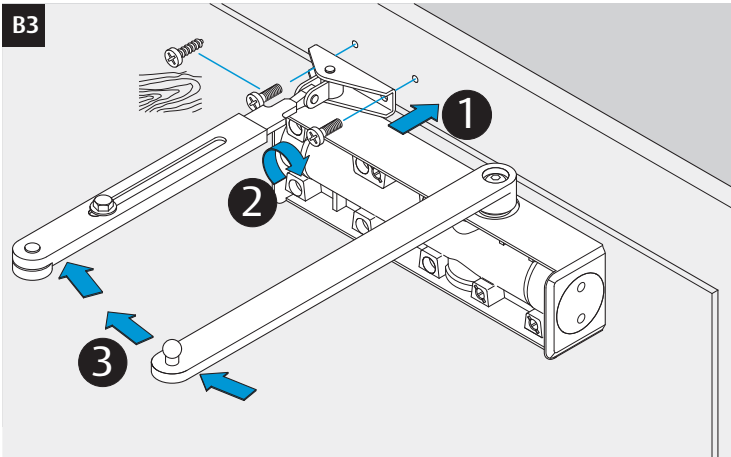

B

C

L141

EN2

EN4

EN3

EN5

DIN L

DIN R