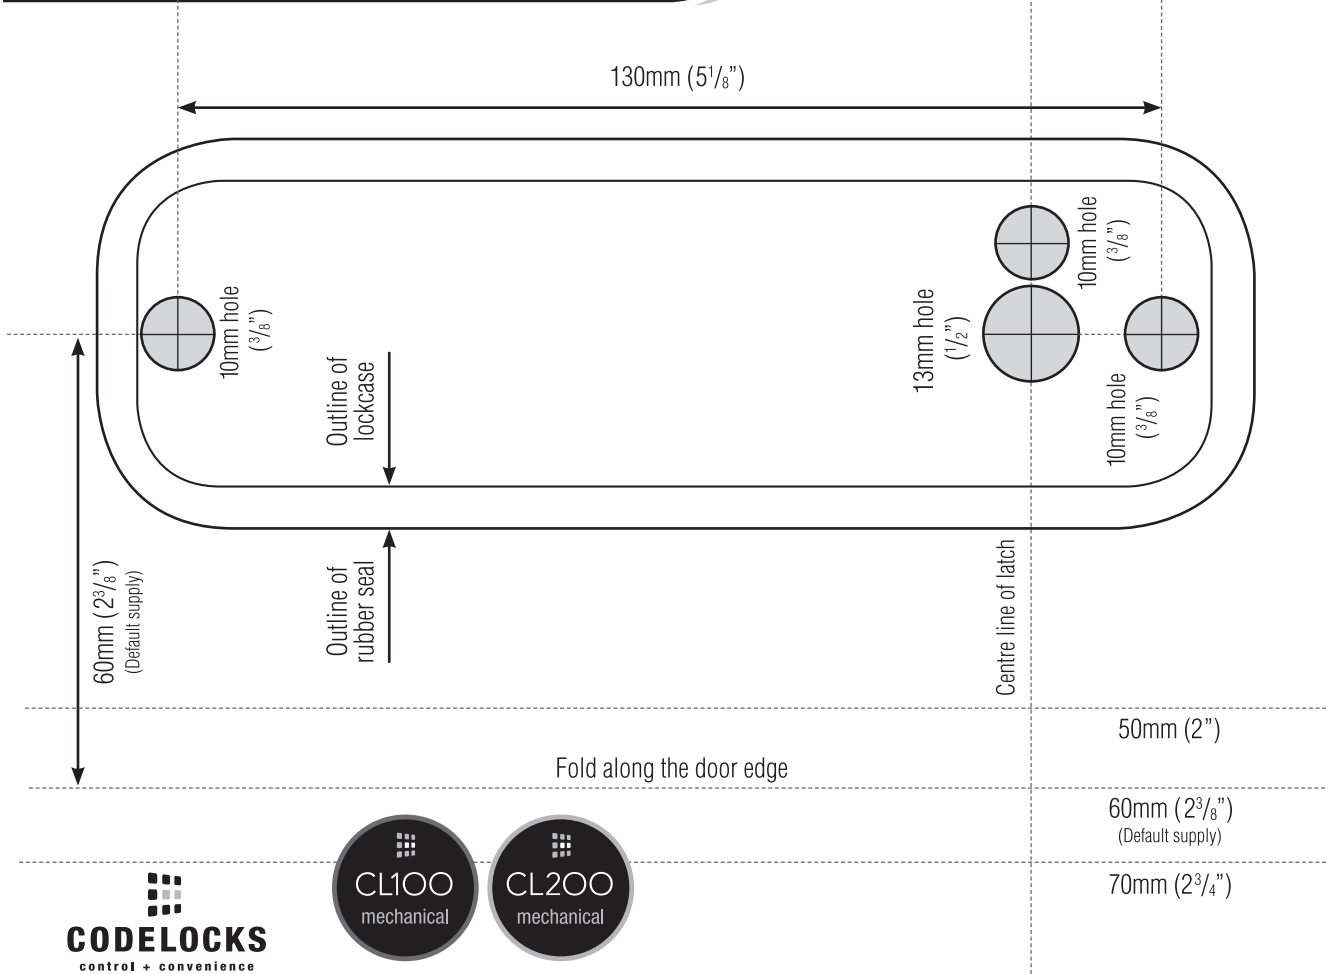

# CL155/190/255/290 MORTISE LATCH TEMPLATE